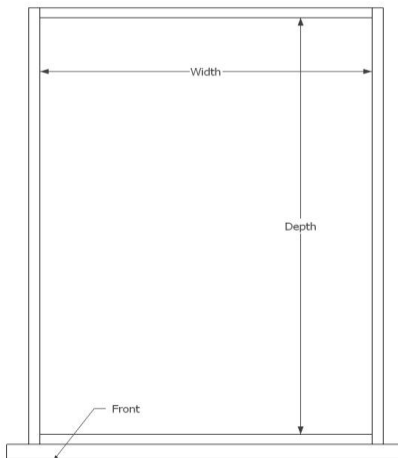

Drawer Harmony

How to measure for your drawer organizers:

Step 1:

- Select the drawer that you wish to measure and open to its fullest extent
- Measure the width and depth of the inside of the drawer box:

Width: _____ Depth: _____

Step 2:

- Go to DrawerHarmony.com
- Select the product that best fits your needs for this drawer
- Enter the width and depth you just recorded
- Select shipping and payment methods